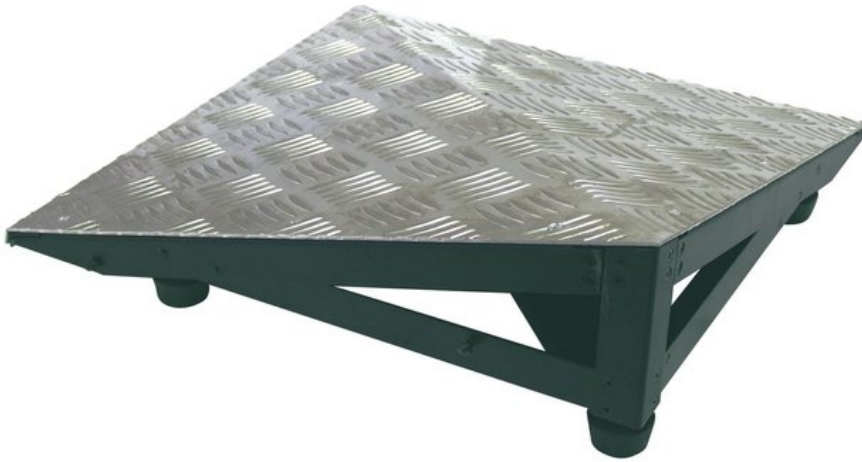

FUTURELIGHT Ramp for PPP-60 corner

Corner ramp for PPP-60

Art. No.: 51841425

GTIN: 4026397250961

The article is no longer in our assortment.

Features:

- For realising safe entries and exits of your dancefloor
- Can carry up to 160 kg

Technical specifications:

Dimensions:	Width: 45 cm Depth: 45 cm Height: 15 cm
Maximum load per ramp:	160 kg
Dimensions (W x D x H):	45 x 45 x 15 mm
Weight:	5 kg

Logistic

EAN / GTIN: 4026397250961
Weight: 5,20 kg
Length: 0.47 m
Width: 0.47 m
Height: 0.14 m