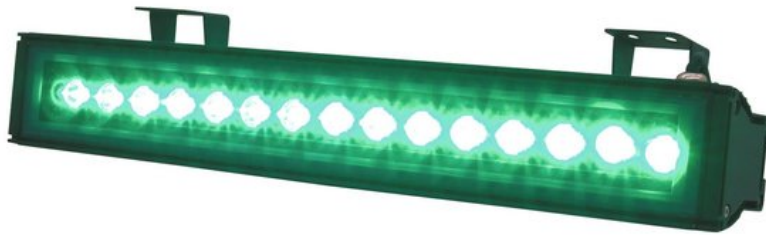

## EUROLITE LED T500 GREEN IP65 15x1W 15°

Brilliant outdoor floodlight with LED technology

Art. No.: 51913115

GTIN: 4026397245967

**The article is no longer in our assortment.**

### Features:

- Floodlight with static color
- Provides a unique atmosphere
- Ideal LED-beam-lighting for permanent installation as well as outdoor use
- Mounting brackets for installation included
- The weather-resistant housing also allows operation during bad weather
- Extremely compact housing in a beautiful design
- Ready for connection with safety-plug
- Available in 3 sizes and 5 colors
- Available in 3 versions of the angle of reflected beam per LED: in 15°, 45° or in 80° version
- Advantages of high-power LED technology: extreme light output, long life, low power consumption, defacto maintenance free

### Technical specifications:

Power supply: 230 V AC, 50 Hz

Power consumption: 23,00 W

IP classification: IP65

Dimensions: Width: 50 cm  
Depth: 8 cm  
Height: 17 cm

Protection grade: IP65

LED number: 15 x 1 W LED

Beam angle:	15°
Dimensions (L x W x H):	500 x 80 x 170 mm
Weight:	2 kg
Legal specifications	
Special product:	Not designed for household room illumination
Intended use:	Show effect lighting