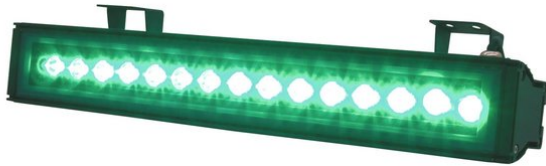

eurolite®

LED T500 GREEN IP65 15x1W 15°

Brilliant outdoor floodlight with LED technology

Art. No.: 51913115

GTIN: 4026397245967

The article is no longer in our assortment.

eurolite®

LED T500 GREEN IP65 15x1W 15°

Brilliant outdoor floodlight with LED technology

Art. No.: 51913115

GTIN: 4026397245967

Features:

- Floodlight with static color
- Provides a unique atmosphere
- Ideal LED-beam-lighting for permanent installation as well as outdoor use
- Mounting brackets for installation included
- The weather-resistant housing also allows operation during bad weather
- Extremely compact housing in a beautiful design
- Ready for connection with safety-plug
- Available in 3 sizes and 5 colors
- Available in 3 versions of the angle of reflected beam per LED: in 15°, 45° or in 80° version
- Advantages of high-power LED technology: extreme light output, long life, low power consumption, defacto maintenance free