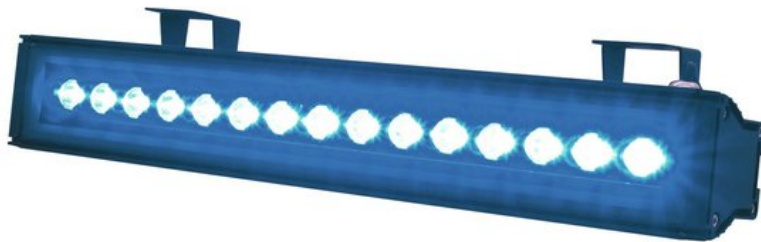

EUROLITE LED T500 BLUE IP65 15x1W 15°

Brilliant outdoor floodlight with LED technology

Art. No.: 51913120

GTIN: 4026397246001

The article is no longer in our assortment.

Features:

- Floodlight with static color
- Provides a unique atmosphere
- Ideal LED-beam-lighting for permanent installation as well as outdoor use
- Mounting brackets for installation included
- The weather-resistant housing also allows operation during bad weather
- Extremely compact housing in a beautiful design
- Ready for connection with safety-plug
- Available in 3 sizes and 5 colors
- Available in 3 versions of the angle of reflected beam per LED: in 15°, 45° or in 80° version
- Advantages of high-power LED technology: extreme light output, long life, low power consumption, defacto maintenance free

Logistic

EAN / GTIN: 4026397246001

Weight: 2,70 kg

Length: 0.65 m

Width: 0.12 m

Height: 0.12 m

Technical specifications:

Power supply: 230 V AC, 50 Hz

Power consumption: 23,00 W

IP classification: IP65

Dimensions: Width: 50 cm
Depth: 8 cm
Height: 17 cm

Protection grade: IP65

LED number: 15 x 1 W LED

Beam angle:	15°
Dimensions (L x W x H):	500 x 80 x 170 mm
Weight:	2 kg
Legal specifications	
Special product:	Not designed for household room illumination
Intended use:	Show effect lighting