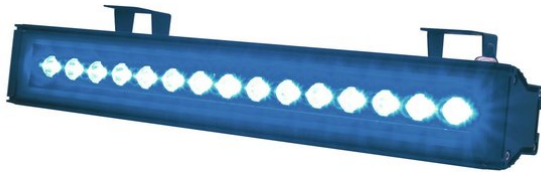

eurolite®

LED T500 BLUE IP65 15x1W 15°

Brilliant outdoor floodlight with LED technology

Art. No.: 51913120

GTIN: 4026397246001

The article is no longer in our assortment.

eurolite®

LED T500 BLUE IP65 15x1W 15°

Brilliant outdoor floodlight with LED technology

Art. No.: 51913120

GTIN: 4026397246001

Features:

- Floodlight with static color
- Provides a unique atmosphere
- Ideal LED-beam-lighting for permanent installation as well as outdoor use
- Mounting brackets for installation included
- The weather-resistant housing also allows operation during bad weather
- Extremely compact housing in a beautiful design
- Ready for connection with safety-plug
- Available in 3 sizes and 5 colors
- Available in 3 versions of the angle of reflected beam per LED: in 15°, 45° or in 80° version
- Advantages of high-power LED technology: extreme light output, long life, low power consumption, defacto maintenance free