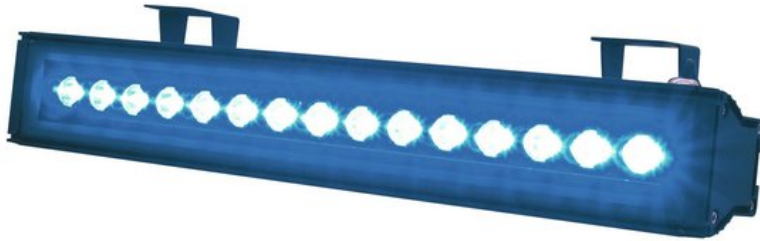

EUROLITE LED T500 BLUE IP65 15x1W 45°

Brilliant outdoor floodlight with LED technology

Art. No.: 51913122

GTIN: 4026397246025

The article is no longer in our assortment.

Features:

- Floodlight with static color
- Provides a unique atmosphere
- Ideal LED-beam-lighting for permanent installation as well as outdoor use
- Mounting brackets for installation included
- The weather-resistant housing also allows operation during bad weather
- Extremely compact housing in a beautiful design
- Ready for connection with safety-plug
- Available in 3 sizes and 5 colors
- Available in 3 versions of the angle of reflected beam per LED: in 15°, 45° or in 80° version
- Advantages of high-power LED technology: extreme light output, long life, low power consumption, defacto maintenance free

Logistic

EAN / GTIN: 4026397246025

Weight: 2,80 kg

Length: 0.65 m

Width: 0.13 m

Height: 0.12 m

Technical specifications:

Power supply: 230 V AC, 50 Hz

Power consumption: 23,00 W

IP classification: IP65

Dimensions: Width: 50 cm
Depth: 8 cm
Height: 17 cm

Protection grade: IP65

LED number: 15 x 1 W LED

Beam angle:	45°
Dimensions (L x W x H):	500 x 80 x 170 mm
Weight:	2 kg
Legal specifications	
Special product:	Not designed for household room illumination
Intended use:	Show effect lighting