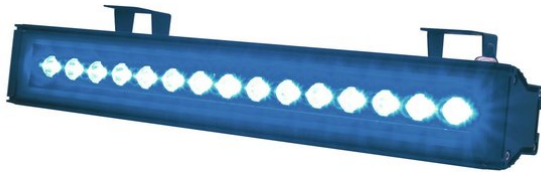

eurolite®

LED T500 BLUE IP65 15x1W 45°

Brilliant outdoor floodlight with LED technology

Art. No.: 51913122

GTIN: 4026397246025

The article is no longer in our assortment.

eurolite®

LED T500 BLUE IP65 15x1W 45°

Brilliant outdoor floodlight with LED technology

Art. No.: 51913122

GTIN: 4026397246025

Features:

- Floodlight with static color
- Provides a unique atmosphere
- Ideal LED-beam-lighting for permanent installation as well as outdoor use
- Mounting brackets for installation included
- The weather-resistant housing also allows operation during bad weather
- Extremely compact housing in a beautiful design
- Ready for connection with safety-plug
- Available in 3 sizes and 5 colors
- Available in 3 versions of the angle of reflected beam per LED: in 15°, 45° or in 80° version
- Advantages of high-power LED technology: extreme light output, long life, low power consumption, defacto maintenance free