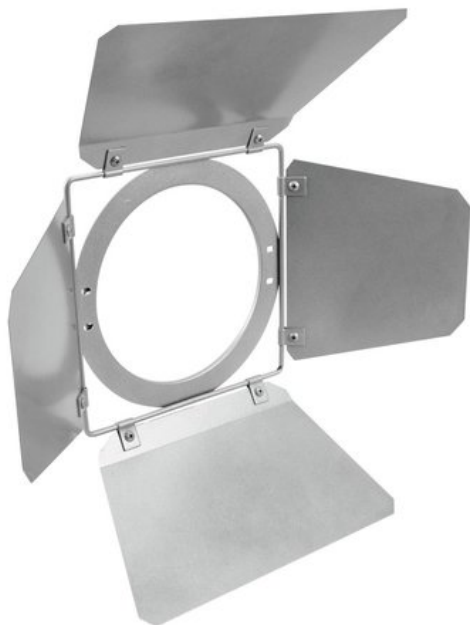

## EUROLITE Barndoors for ML-46 sil

Recommended accessory

Art. No.: 51913836

GTIN: 4026397575743

**The article is no longer in our assortment.**

### Technical specifications:

Material:	Metal
Color:	Silver
Slot for spot length:	16,5 cm x 16,5 cm
Weight:	750 g