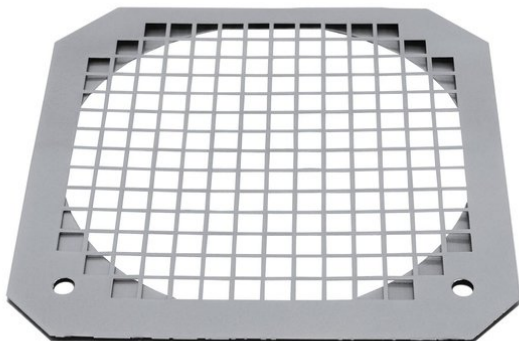

## Filter Frame LED ML-30, sil

Recommended accessory

**Art. No.: 51913846**

GTIN: 4026397564013

**List price: 7.02 €**  
incl. 19% VAT.