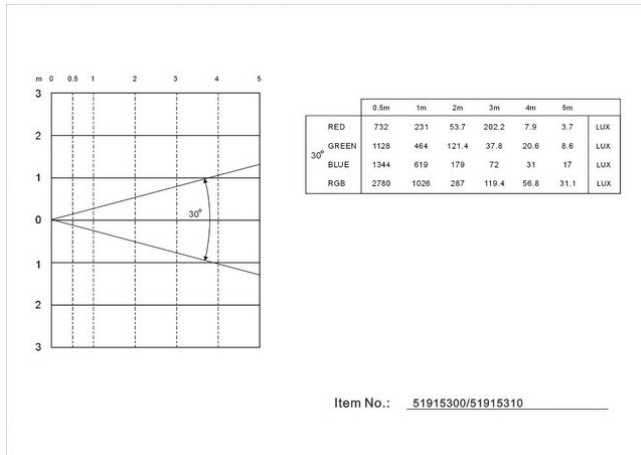

eurolite®

LED SLS-183 RGB 10mm Slim

Slimline LED spot with 183 x 10 mm LED

Art. No.: 51915300

GTIN: 4026397376968

The article is no longer in our assortment.

eurolite®

LED SLS-183 RGB 10mm Slim

Slimline LED spot with 183 x 10 mm LED

Art. No.: 51915300

GTIN: 4026397376968

Features:

- Flat housing form requires minimal space when rigging
- DMX512 control via regular DMX controller (occupies 5 channels)
- Sound-control via built-in microphone
- Color change speed and strobe effect adjustable via DIP switches
- Locking possibility at the mounting bracket
- For illuminating e.g. mirror balls, entrance or counter areas or as basic illumination
- Perfect in public places, main halls, stages, lounges
- Multi-color color changes
- Master/Slave function