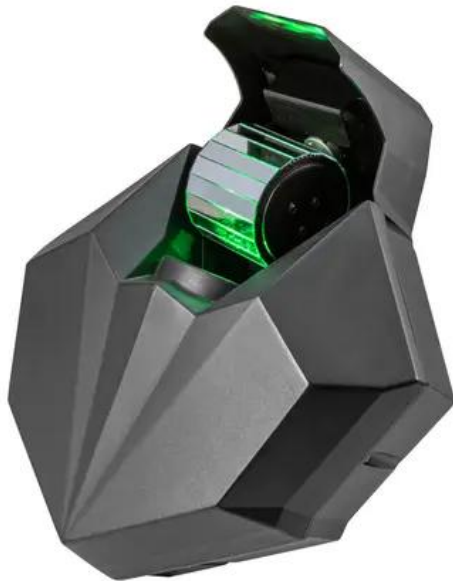

EUROLITE LED CAT-80 Beam Effect

LED beam effect with cold white 80 W COB LED and gobo wheel

Art. No.: 51918595

GTIN: 4026397713398

Features:

- 3 different motion axes
- Rotating faceted mirror inside
- Rotating and swiveling mirror cylinder
- Generates countless moving patterns in the room
- 1 LED 80 W COB (chip-on-board) cold white (CW)
- Gobo wheel with static gobos; focus manual
- Dimmer electronic
- Mirror cylinder effect; strobe effect
- Rainbow effect with adjustable speed
- Gobo wheel with static gobos, 9 color gobos and open
- The device is cooled by cooling fan
- Control via stand-alone; master/slave function; sound to light via microphone; DMX; QuickDMX via USB (optional); W-DMX by wireless solution via USB (optional); CRMX by LumenRadio via USB (optional)
- Fixtures available for Light`J; Light Captain; EASY SHOW 2; EASY SHOW 3; Colorchief
- Flicker-free
- OLED display
- For application areas such as: Clubs/dancing school; party room; mobile djs / entertainer; rental; restaurants, bars and hotels
- Application possibility: Suspended; on stand