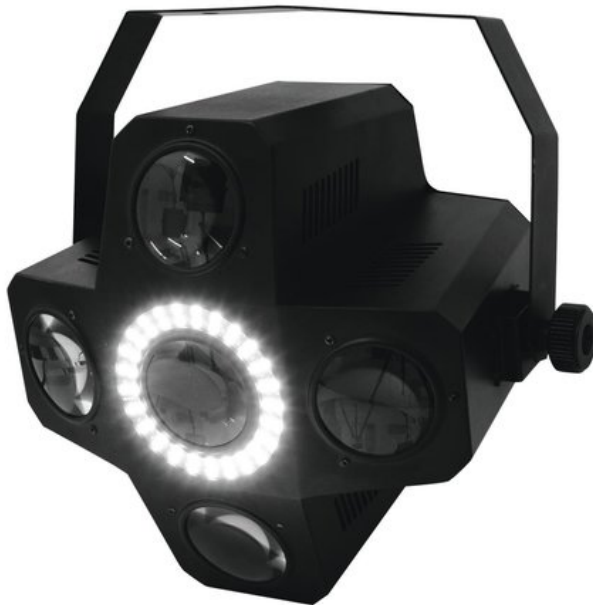

EUROLITE LED PUS-5 Hybrid flower effect

LED flower effect with strobe

Art. No.: 51918663

GTIN: 4026397459524

The article is no longer in our assortment.

Features:

- Hybrid effect - LED flower and strobe in one device
- Absolute eyecatcher: groups of 5 mm RGBAW LEDs are arranged behind the 5 lenses; a double row of white SMD LEDs is arranged around the center lens
- Operable in stand-alone mode or with DMX512 interface
- DMX512 control possible via any commercial DMX controller (occupies max. 4 channels)
- 2 or 4 DMX channels selectable for numerous applications
- Sound-control via built-in microphone
- Microphone sensitivity adjustable via rotary control
- Comfortable addressing and setting via control panel with LED display and four operating buttons
- Functions: Auto mode, sound control, internal programs, strobe settings via DMX, Master/Slave
- Equipped with 320 x 5mm RGBAW LEDs as well as 50 x SMD LEDs in white
- Convenient control also via Wi-Fi networks with your tablet or smartphone and the Eurolite Hybrid App plus the USB-DMX interface (item 51860120) and the light control software FreeStyler (freeware)
- Eurolite Hybrid App is available for free in the App Store
- Locking possibility at the mounting bracket
- Feed-through output allows to power up to 8 devices
- IEC power cord with safety-plug included in delivery
- Switch-mode power supply allows for automatic power supply adaption between 100 and 240 volts
- Control via stand-alone; DMX
- Preprogrammed in Light J