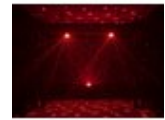

EUROLITE LED BC-6 Beam Effect

Compact mirror ball effect with a radiating dome and DMX

Art. No.: 51918806

GTIN: 4026397500301

List price: 59.38 €

incl. 19% VAT.

Description:

The LED BC-6 Beam Effect by Eurolite offers stunningly bright and room-filling color effects and multiple functions:

The acrylic glass dome with six bright LEDs in the colors red, green, blue, amber and white produces circular light effects with thrilling color mixtures, rapid color changes, dimmed light as well as dynamic strobe effects - easily controllable in stand-alone, master/slave, automatic, DMX (9 DMX channels) or sound control mode via the integrated microphone. Motor rotation can be manually adjusted between 0 and 50 rotations per minute. Thanks its ultralight plastic enclosure, you can easily take this effect with you and set it up everywhere. The base plate also allows for wall mounting.

Features:

- Rotating LEDs fill the room with countless colorful beams
- Memory function saves last setting when switching off
- Plastic housing with mounting brackets
- 6 powerful LEDs 1 W high-power R/G/B/W/A
- Color change adjustable; color fade adjustable; Dimmer electronic; Rotation speed stepless
- Flower effect; Strobe effect
- 12 integrated show programs
- The device is cooled by cooling fan
- Control via stand-alone; DMX; Sound to light via Microphone
- 4 digit 7-segment LED display
- Preprogrammed in LED PC-Control 512; Light Captain
- For application areas such as: Party room; advertisement/Shop window
- Very quiet working noise
- Application possibility: Standing; Wall mounting