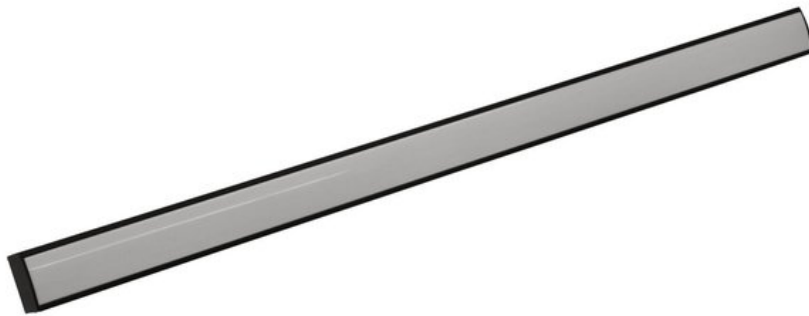

EUROLITE LED Pixel Bar 32 DMX

DMX controlled pixel bar with 3in1 LEDs

Art. No.: 51928738

GTIN: 4026397422641

The article is no longer in our assortment.

Features:

- DMX-controlled or stand-alone operation with Master/Slave function
- DMX512 control possible via any commercial DMX controller (occupies 96 channels)
- Sound-control via built-in microphone
- Speed of the internal programs adjustable via DIP switches
- Each of the 32 tri-color LEDs can be controlled individually
- Perfect solution as decorative lighting for shops, display windows, hotels, bars, clubs or interior furnishings
- Installation on a wall or on a truss system possible
- Create sensational light effect walls by connecting several LED bars
- After every 8 LED Pixel bars, the fixtures must have a renewed connection with the power mains

Logistic

EAN / GTIN: 4026397422641

Weight: 2,95 kg

Length: 1.13 m

Width: 0.12 m

Height: 0.17 m

Technical specifications:

Power supply: 230 V AC, 50 Hz

Power consumption: 10,00 W

Dimensions: Length: 1 m
Depth: 11 cm
Height: 6 cm

Weight: 2,40 kg

DMX channels: 96

DMX connection: 3-pin XLR

Sound-control:	via built-in microphone
LED type:	Tricolor, SMD
LED number:	32
Dimensions (L x W x H):	1000 x 110 x 60 mm
Legal specifications	
Special product:	Not designed for household room illumination
Intended use:	Show effect lighting