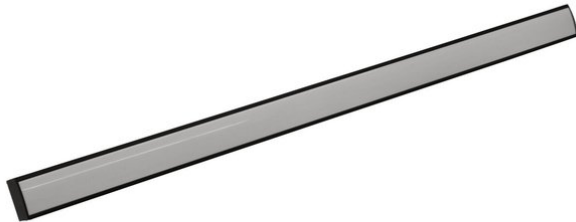

eurolite®

LED Pixel Bar 32 DMX

DMX controlled pixel bar with 3in1 LEDs

Art. No.: 51928738

GTIN: 4026397422641

The article is no longer in our assortment.

eurolite®

LED Pixel Bar 32 DMX

DMX controlled pixel bar with 3in1 LEDs

Art. No.: 51928738

GTIN: 4026397422641

Features:

- DMX-controlled or stand-alone operation with Master/Slave function
- DMX512 control possible via any commercial DMX controller (occupies 96 channels)
- Sound-control via built-in microphone
- Speed of the internal programs adjustable via DIP switches
- Each of the 32 tri-color LEDs can be controlled individually
- Perfect solution as decorative lighting for shops, display windows, hotels, bars, clubs or interior furnishings
- Installation on a wall or on a truss system possible
- Create sensational light effect walls by connecting several LED bars
- After every 8 LED Pixel bars, the fixtures must have a renewed connection with the power mains