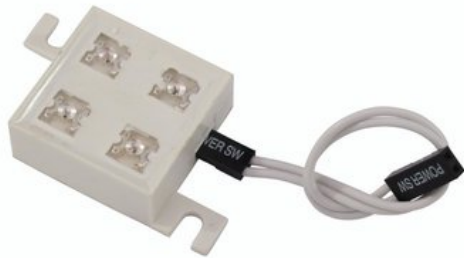

EUROLITE SMI-4W 15V LED

Small PBC with 4 LED modules and mounting points for indoor use

Art. No.: 51929300

GTIN: 4026397239188

The article is no longer in our assortment.

Features:

- Each unit comes with connecting cable
- Can be changed or combined with other colors anytime
- Advantages of LED technology: long life of the LEDs, low power consumption, minimal heat emission, defacto maintenance free with brilliant light radiation
- Power unit and mounting materials not included in delivery
- Modules available in 5 colors

Logistic

EAN / GTIN: 4026397239188

Weight: 0,01 kg

Length: 0.13 m

Width: 0.07 m

Height: 0.01 m

Technical specifications:

Dimensions:	Width: 27,5 cm Depth: 11,5 cm Height: 27,5 cm
Voltage:	15 V
Power consumption:	25mA
LED number:	4
Lifetime:	50000 h
Dimensions (L x W x H):	27.5 x 27.5 x 11.5 mm
Weight:	11 g
Legal specifications	
Special product:	Not designed for household room illumination

Intended use:

Show effect lighting
