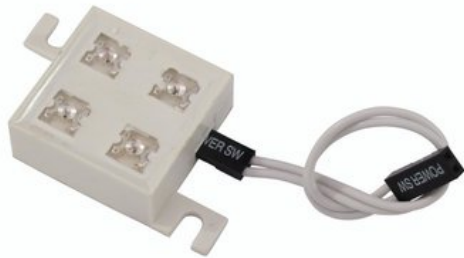

EUROLITE SMI-4R 15V LED

Small PBC with 4 LED modules and mounting points for indoor use

Art. No.: 51929302

GTIN: 4026397239195

The article is no longer in our assortment.

Features:

- Each unit comes with connecting cable
- Can be changed or combined with other colors anytime
- Advantages of LED technology: long life of the LEDs, low power consumption, minimal heat emission, defacto maintenance free with brilliant light radiation
- Power unit and mounting materials not included in delivery
- Modules available in 5 colors

Logistic

EAN / GTIN: 4026397239195

Weight: 0,01 kg

Length: 0.13 m

Width: 0.07 m

Height: 0.01 m

Technical specifications:

Dimensions:	Width: 27,5 cm
	Depth: 11,5 cm
	Height: 27,5 cm

Voltage:	15 V
----------	------

Power consumption:	25mA
--------------------	------

LED number:	4
-------------	---

Lifetime:	50000 h
-----------	---------

Dimensions (L x W x H):	27.5 x 27.5 x 11.5 mm
-------------------------	-----------------------

Weight:	11 g
---------	------

Legal specifications

Special product:	Not designed for household room illumination
------------------	--

Intended use:

Show effect lighting
