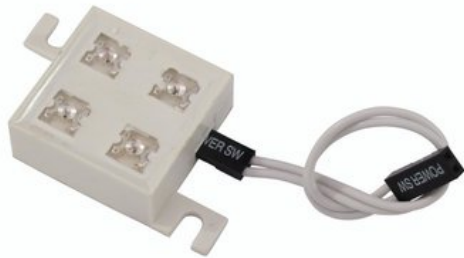

EUROLITE SMI-4Y 15V LED

Small PBC with 4 LED modules and mounting points for indoor use

Art. No.: 51929308

GTIN: 4026397239232

The article is no longer in our assortment.

Features:

- Each unit comes with connecting cable
- Can be changed or combined with other colors anytime
- Advantages of LED technology: long life of the LEDs, low power consumption, minimal heat emission, defacto maintenance free with brilliant light radiation
- Power unit and mounting materials not included in delivery
- Modules available in 5 colors

Logistic

EAN / GTIN: 4026397239232

Weight: 0,01 kg

Length: 0.13 m

Width: 0.07 m

Height: 0.01 m

Technical specifications:

Dimensions:	Width: 27,5 cm Depth: 11,5 cm Height: 27,5 cm
Voltage:	15 V
Power consumption:	25mA
LED number:	4
Lifetime:	50000 h
Dimensions (L x W x H):	27.5 x 27.5 x 11.5 mm
Weight:	11 g
Legal specifications	
Special product:	Not designed for household room illumination

Intended use:

Show effect lighting
