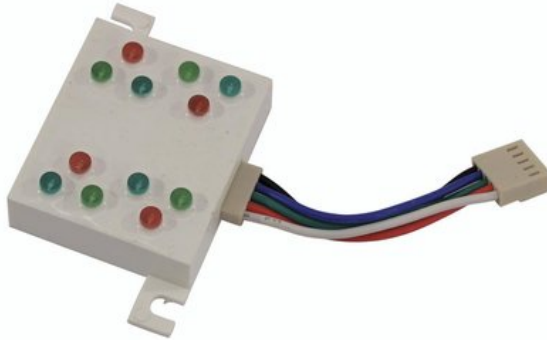

## EUROLITE SMI-12 RGB 15V LED

Small PBC with LED-modules and mounting points for indoor use

Art. No.: 51929334

GTIN: 4026397239539

**The article is no longer in our assortment.**

### Features:

- Each unit comes with connecting cable
- RGB color change
- Control via handy controller
- Advantages of LED technology: long life of the LEDs, low power consumption, minimal heat emission, defacto maintenance free with brilliant light radiation
- Power unit and mounting materials not included in delivery

### Logistic

EAN / GTIN: 4026397239539

Weight: 0,05 kg

Length: 0.17 m

Width: 0.12 m

Height: 0.01 m

### Technical specifications:

Power consumption:	1,00 W
Dimensions:	Width: 5,1 cm Depth: 4,4 cm Height: 1,4 cm
Voltage:	15 V DC
LED number:	12
Lifetime:	50000 h
Dimensions (L x W x H):	51 x 44 x 14 mm
Weight:	52 g
Legal specifications	
Special product:	Not designed for household room illumination