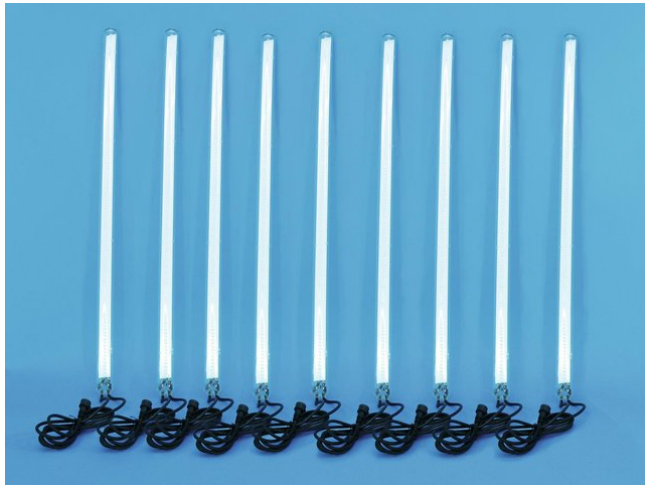

eurolite®

LED snowfall effect tube white

Snow falls over the trees ...

Art. No.: 51929402

GTIN: 4026397308501

The article is no longer in our assortment.

eurolite®

LED snowfall effect tube white

Snow falls over the trees ...

Art. No.: 51929402

GTIN: 4026397308501

Features:

- Absolute eye catcher for every season
- Lovely effect tubes for a magical mood
- Easy handling and installation
- 10 effect tubes with 120 LEDs per effect tube
- Countless applications
- Suitable for external use (IP44)
- Transformer included, up to 10 effect tubes can be connected
- Advantages of LED technology: long life of the LEDs, low power consumption, minimal heat emission, defacto maintenance free with brilliant light radiation