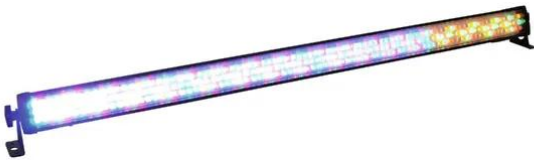

## LED BAR-252 RGBA 10mm 20°

Versatile LED-RGBA color changer

**Art. No.: 51930418**

GTIN: 4026397397031

**The article is no longer in our assortment.**

All rights reserved. Subject to change without notice. Errors and omissions excepted.  
Illustration only. Actual item may differ from photo.

### Features:

---

- Operable in stand-alone mode or via DMX
- DMX512 control possible via any commercial DMX controller (occupies max.19 channels)
- 4, 6 or 19 DMX channels selectable for numerous applications
- Sound-control via built-in microphone
- Comfortable addressing and setting via control panel with LCD display and four operating buttons
- Functions: Static colors, RGBA color blend, internal programs, dimmer and strobe settings via DMX, Master/Slave
- Equipped with 252 x 10 mm LED
- Locking possibility at the mounting bracket
- Ready for connection with power cord and safety plug
- Available in 2 LED beam angles: 20° or 40°
- Advantages of high-power LED technology: extreme light output, long life, low power consumption, defacto maintenance free with brilliant light radiation
- Strobe effect
- Control via stand-alone; DMX
- Fixtures available for Light'J; LED PC-Control 512