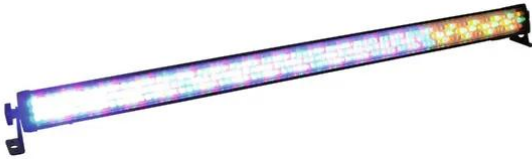

eurolite®

LED BAR-252 RGBA 10mm 20°

Versatile LED-RGBA color changer

Art. No.: 51930418

GTIN: 4026397397031

eurolite®

LED BAR-252 RGBA 10mm 20°

Versatile LED-RGBA color changer

Art. No.: 51930418

GTIN: 4026397397031

Features:

- Operable in stand-alone mode or via DMX
- DMX512 control possible via any commercial DMX controller (occupies max.19 channels)
- 4, 6 or 19 DMX channels selectable for numerous applications
- Sound-control via built-in microphone
- Comfortable addressing and setting via control panel with LCD display and four operating buttons
- Functions: Static colors, RGBA color blend, internal programs, dimmer and strobe settings via DMX, Master/Slave
- Equipped with 252 x 10 mm LED
- Locking possibility at the mounting bracket
- Ready for connection with power cord and safety plug
- Available in 2 LED beam angles: 20° or 40°
- Advantages of high-power LED technology: extreme light output, long life, low power consumption, defacto maintenance free with brilliant light radiation
- Strobe effect
- Control via stand-alone; DMX
- Fixtures available for Light´J; LED PC-Control 512