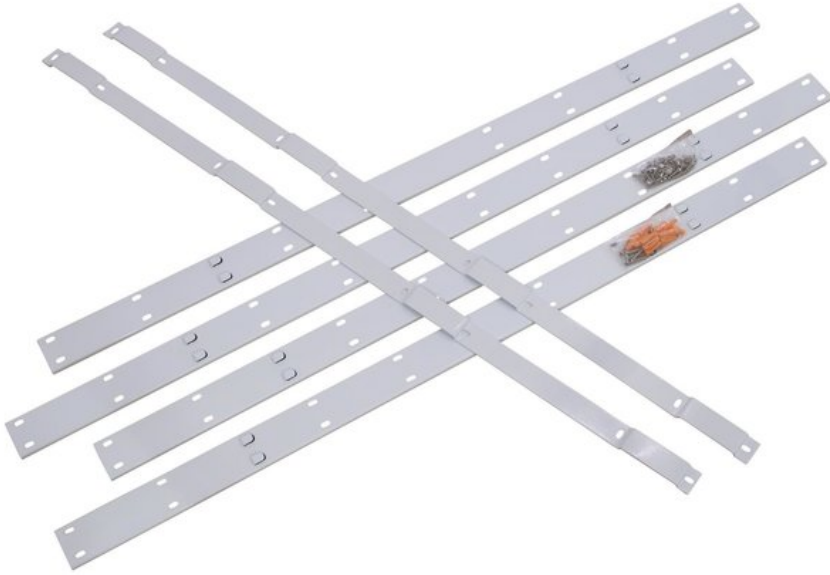

## EUROLITE Wall mounting frame for 16x LED Panel

LED wall now possible!

Art. No.: 51930501

GTIN: 4026397286366

---

**The article is no longer in our assortment.**

### Features:

---

- Mounting frame for 4 x 4 EUROLITE LED Panels

### Logistic

---

EAN / GTIN: 4026397286366

Weight: 3,50 kg

Length: 1.04 m

Width: 0.06 m

Height: 0.07 m