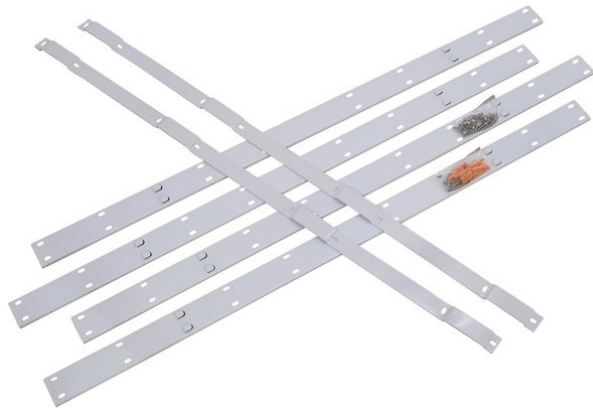

eurolite®

Wall mounting frame for 16x LED Panel

LED wall now possible!

Art. No.: 51930501

GTIN: 4026397286366

The article is no longer in our assortment.

eurolite®

Wall mounting frame for 16x LED Panel

LED wall now possible!

Art. No.: 51930501

GTIN: 4026397286366

Features:

- Mounting frame for 4 x 4 EUROLITE LED Panels