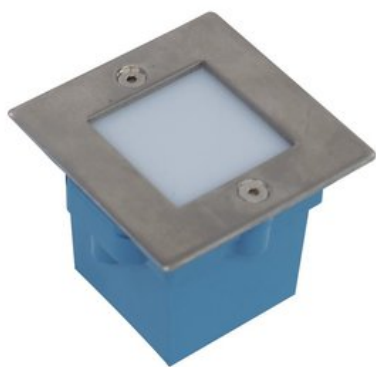

## EUROLITE LED recessed light 9 red LEDs, milky

Decorative recessed spotlight

Art. No.: 51937067

GTIN: 4026397227499

**The article is no longer in our assortment.**

### Features:

- Square luminaire with milky plastic cover for even light dispersion, and polished aluminum frame
- Wall and ceiling mounting possible
- Indoor or outdoor use
- Metal luminaire housing
- Plastic mounting housing and frame
- Perfect for decorative and illumination purposes (i.e. in stairways, cinemas, theatres, corridors or hallways, showrooms, etc.)
- Advantages of LED technology: long life of the LEDs, low power consumption, minimal heat emission, defacto maintenance free with brilliant light radiation
- Delivered without power cord but with fixing equipment
- Available in 5 colors

### Technical specifications:

Power supply: 230 V AC, 50 Hz

Power consumption: 4,00 W

IP classification: IP54

Dimensions: Width: 7,1 cm  
Depth: 5,1 cm  
Height: 7,1 cm

Protection grade IP: IP54

LED number: 9

Dimensions (L x W x H):	71 x 71 x 51 mm
Mounting dimensions (LxW):	67 x 62 mm
Weight:	0.2 kg