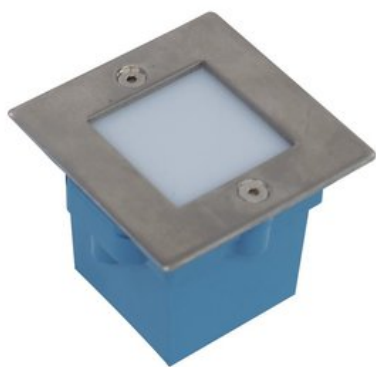

EUROLITE LED recessed light 9 yellow LEDs, milky

Decorative recessed spotlight

Art. No.: 51937069

GTIN: 4026397227512

The article is no longer in our assortment.

Features:

- Square luminaire with milky plastic cover for even light dispersion, and polished aluminum frame
- Wall and ceiling mounting possible
- Indoor or outdoor use
- Metal luminaire housing
- Plastic mounting housing and frame
- Perfect for decorative and illumination purposes (i.e. in stairways, cinemas, theatres, corridors or hallways, showrooms, etc.)
- Advantages of LED technology: long life of the LEDs, low power consumption, minimal heat emission, defacto maintenance free with brilliant light radiation
- Delivered without power cord but with fixing equipment
- Available in 5 colors

Logistic

EAN / GTIN: 4026397227512

Weight: 0,23 kg

Length: 0.08 m

Width: 0.08 m

Height: 0.07 m

Technical specifications:

Power supply: 230 V AC, 50 Hz

Power consumption: 4,00 W

IP classification: IP54

Dimensions: Width: 7,1 cm
Depth: 5,1 cm
Height: 7,1 cm

Protection grade IP: IP54

LED number: 9

Dimensions (L x W x H):	71 x 71 x 51 mm
Mounting dimensions (LxW):	67 x 62 mm
Weight:	0.2 kg