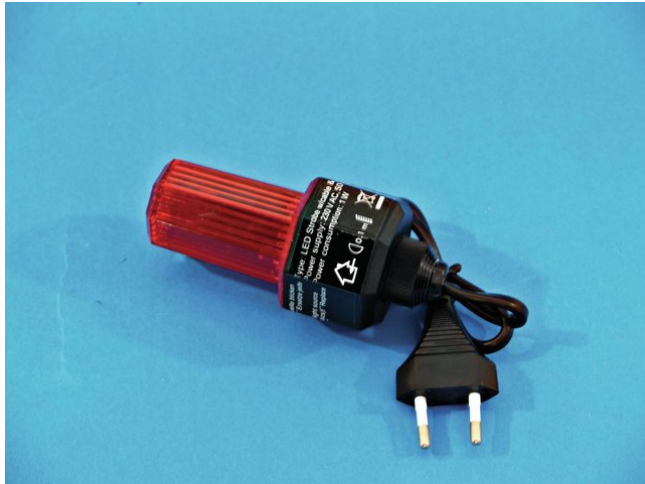

eurolite®

LED Strobe with plug red

Small strobe effect

Art. No.: 52200208

GTIN: 4026397256277

The article is no longer in our assortment.

eurolite®

LED Strobe with plug red

Small strobe effect

Art. No.: 52200208

GTIN: 4026397256277

Features:

- Practical deco-strobe
- With power supply cable (ca.40 cm) and Euro-plug
- Just plug it in - ready!
- Available in 6 colors
- Advantages of LED technology: long life of the LEDs, low power consumption, minimal heat emission, defacto maintenance free with brilliant light radiation