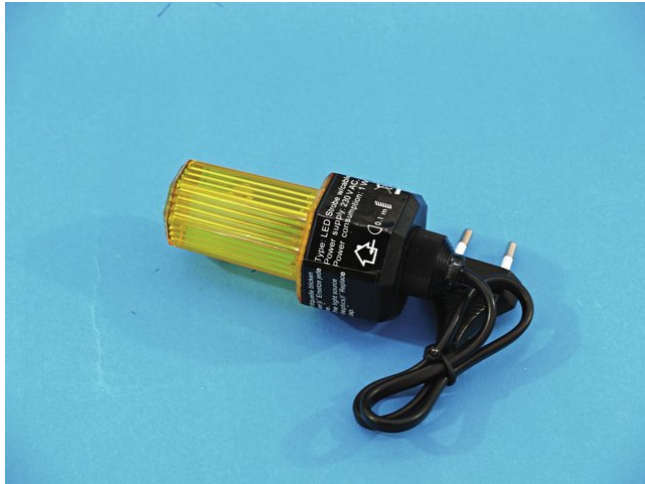

eurolite®

LED Strobe with plug yellow

Small strobe effect

Art. No.: 52200214

GTIN: 4026397256390

The article is no longer in our assortment.

eurolite®

LED Strobe with plug yellow

Small strobe effect

Art. No.: 52200214

GTIN: 4026397256390

Features:

- Practical deco-strobe
- With power supply cable (ca.40 cm) and Euro-plug
- Just plug it in - ready!
- Available in 6 colors
- Advantages of LED technology: long life of the LEDs, low power consumption, minimal heat emission, defacto maintenance free with brilliant light radiation