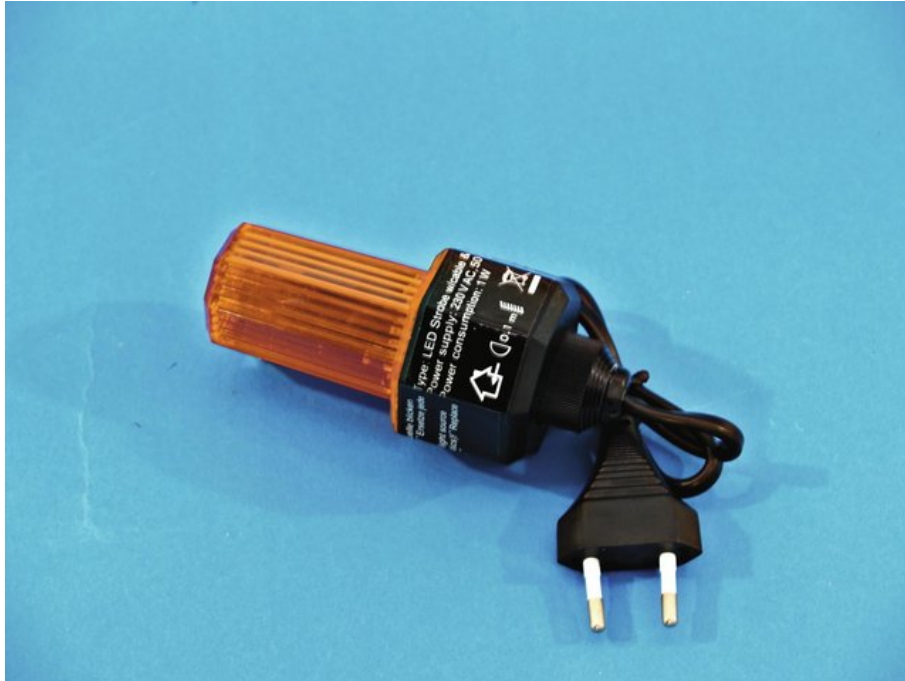

## EUROLITE LED Strobe with plug orange

Small strobe effect

Art. No.: 52200217

GTIN: 4026397256468

**The article is no longer in our assortment.**

### Features:

- Practical deco-strobe
- With power supply cable (ca.40 cm) and Euro-plug
- Just plug it in - ready!
- Available in 6 colors
- Advantages of LED technology: long life of the LEDs, low power consumption, minimal heat emission, defacto maintenance free with brilliant light radiation

### Technical specifications:

Power supply: 230 V AC, 50 Hz

Power consumption: 1 W

Flash rate: 1 - 3 Hz

Dimensions: Height: 11 cm  
Diameter: Ø 4,8 cm

Weight: 90 g

Flash rate: 1-3 Hz

Lifetime: 2000000 flashes

Dimensions (L x D): 110 x 48 mm

Legal specifications

Special product: Not designed for household room illumination

Intended use:

Show effect lighting

---