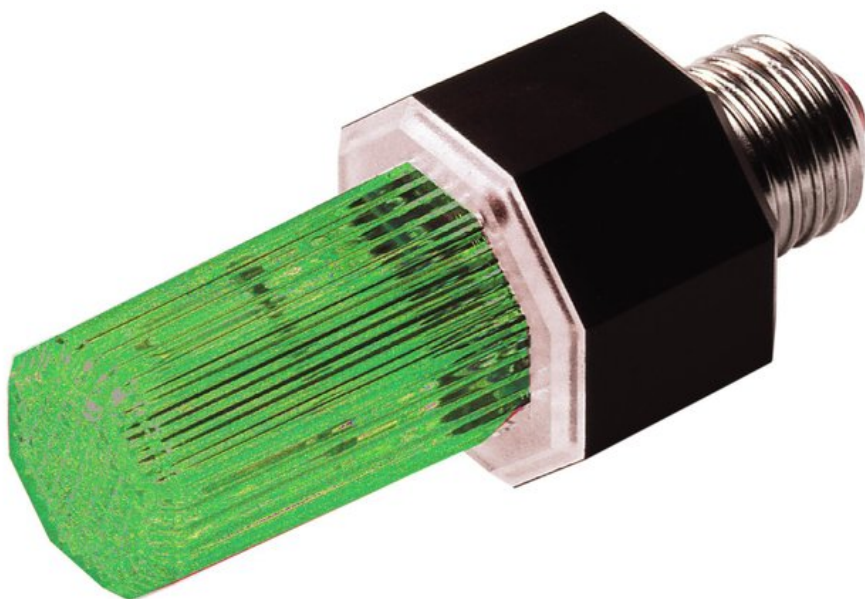

## EUROLITE Strobe with E-27 base, green

Small strobe effect

Art. No.: 52200765

GTIN: 4026397157031

**The article is no longer in our assortment.**

### Features:

- The idea for party rooms or entrance areas of discos
- Just screw it in - ready!

### Logistic

EAN / GTIN: 4026397157031

Weight: 0,09 kg

Length: 0.22 m

Width: 0.12 m

Height: 0.06 m

### Technical specifications:

Power supply: 230 V AC, 50 Hz

Power consumption: 5,00 W

Dimensions: Height: 11 cm  
Diameter: Ø 4,8 cm

Flash-rate: 1-3 Hz

Lifetime: 2000000 Flashes

Dimensions (Lxd): 110 x 48 mm