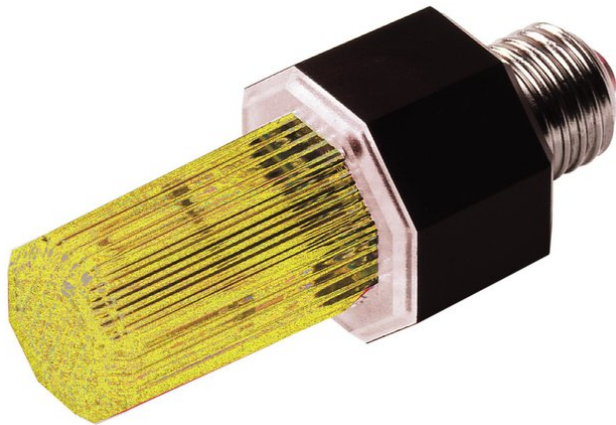

## Strobe with E-27 base, yellow

Small strobe effect

**Art. No.:** 52200775

GTIN: 4026397157079

**The article is no longer in our assortment.**

---

All rights reserved. Subject to change without notice. Errors and omissions excepted.  
Illustration only. Actual item may differ from photo.

## Strobe with E-27 base, yellow

Small strobe effect

**Art. No.:** 52200775

GTIN: 4026397157079