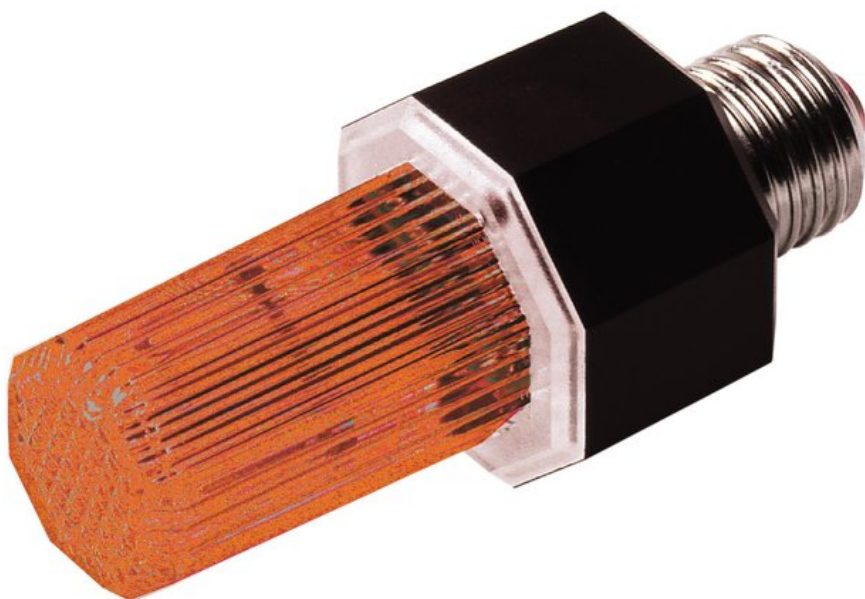

EUROLITE strobe with E-27 base, orange

It's really easy!

Art. No.: 52200785

GTIN: 4026397157116

The article is no longer in our assortment.

Features:

- The idea for party rooms or entrance areas of discos
- Just screw it in - ready!

Technical specifications:

Power supply:	230 V AC, 50 Hz
Power consumption:	5,00 W
Dimensions:	Height: 11 cm Diameter: Ø 4,8 cm
Flash-rate:	1-3 Hz
Lifetime:	2000000 Flashes
Dimensions (Lxd):	110 x 48 mm
Weight:	61 g
Legal specifications	
Special product:	Not designed for household room illumination
Intended use:	Show effect lighting

Logistic

EAN / GTIN: 4026397157116

Weight: 0,09 kg

Length: 0.22 m

Width: 0.12 m

Height: 0.06 m