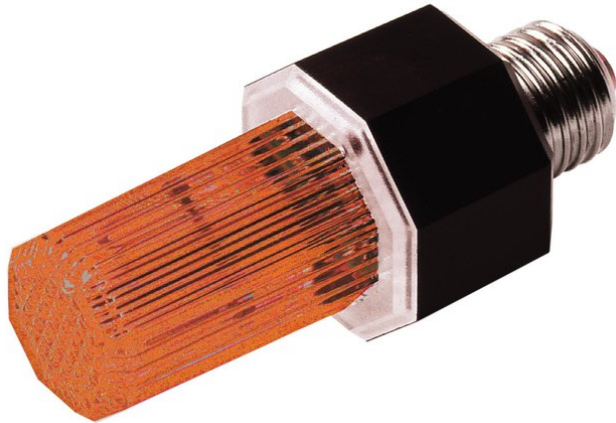

## strobe with E-27 base, orange

It's really easy!

**Art. No.: 52200785**  
GTIN: 4026397157116

**The article is no longer in our assortment.**

## strobe with E-27 base, orange

It's really easy!

**Art. No.: 52200785**  
GTIN: 4026397157116