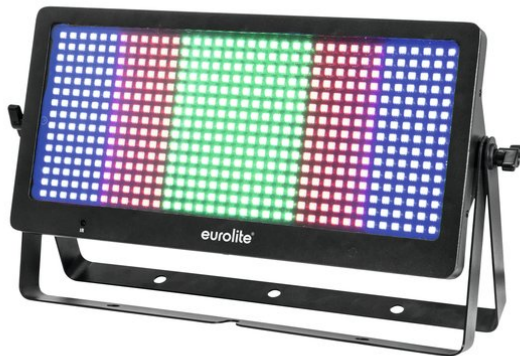

eurolite®

LED Strobe SMD PRO 540 DMX RGB

Multifunctional strobe/flood/blinder with 540 bright SMD
RGB LEDs

Art. No.: 52200915

GTIN: 4026397617528

List price: 343.91 €
incl. 19% VAT.

All rights reserved. Subject to change without notice. Errors and omissions excepted.
Illustration only. Actual item may differ from photo.

eurolite®

LED Strobe SMD PRO 540 DMX RGB

Multifunctional strobe/flood/blinder with 540 bright SMD
RGB LEDs

Art. No.: 52200915

GTIN: 4026397617528

Features:

- 540 powerful LEDs SMD 5050 3in1 TCL RGB (homogenous color mix)
6 segments controlled separately
- Strobe effect; Wash effect; Blinder effect
- 5 integrated show programs
- Direct color selection for 17 preset colors
- Control via stand-alone; DMX; IR remote control; Sound to light via Microphone; Master/slave function
- Flicker-free
- With double bracket
- 4 digit 7-segment LED display
- Color blend stepless; Dimmer electronic
- Preprogrammed in Light´J; LED PC-Control 512; Light Captain
- Mains input and output for power linking up to 8 units
- For application areas such as: Clubs/dancing school; Stage; mobile djs / entertainer; Rental
- Very quiet working noise