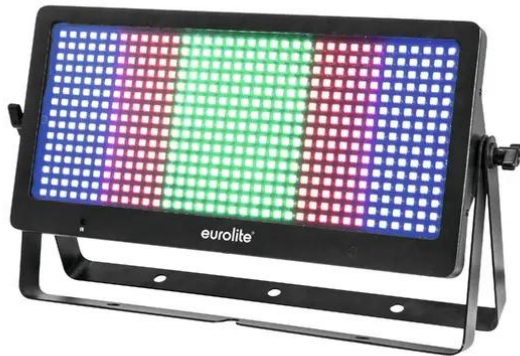

eurolite®

LED Strobe SMD PRO 540 DMX RGB

Multifunctional strobe/flood/blinder with 540 bright SMD
RGB LEDs

Art. No.: 52200915

GTIN: 4026397617528

eurolite®

LED Strobe SMD PRO 540 DMX RGB

Multifunctional strobe/flood/blinder with 540 bright SMD
RGB LEDs

Art. No.: 52200915

GTIN: 4026397617528

Features:

- 540 LEDs SMD 5050 3in1 R/G/B (homogenous color mix)
6 segments controlled separately
- Color blend stepless; Dimmer electronic
- Strobe effect; wash effect; Blinder effect
- 5 integrated show programs
- Direct color selection for 17 preset colors
- Control via stand-alone; DMX; IR remote control; sound to light via microphone; master/slave function
- Fixtures available for Light J; LED PC-Control 512; Light Captain
- Flicker-free
- With double bracket
- 4 digit 7-segment LED display
- Mains input and output for power linking up to 8 units
- For application areas such as: Clubs/dancing school; stage; mobile djs / entertainer; rental
- Very quiet working noise