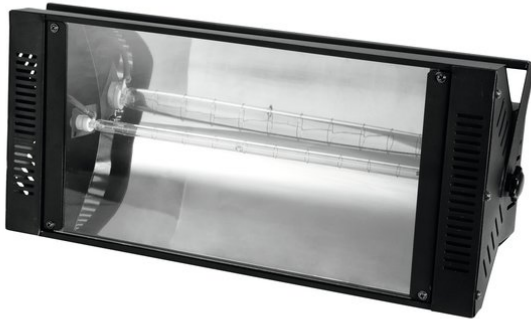

eurolite®

DMX Superstrobe 2700

Classic strobe with 1500 W flash-tube and DMX control

Art. No.: 52202176

GTIN: 4026397616255

List price: 160.65 €
incl. 19% VAT.

All rights reserved. Subject to change without notice. Errors and omissions excepted.
Illustration only. Actual item may differ from photo.

eurolite®

DMX Superstrobe 2700

Classic strobe with 1500 W flash-tube and DMX control

Art. No.: 52202176

GTIN: 4026397616255

Features:

- Elaborate reflector system
 - Flash tube already installed
 - Strobe effect
 - The device is cooled by passive convection cooling
 - Control via stand-alone; DMX
 - Dimmer electronic; effect speed adjustable
 - Preprogrammed in LED PC-Control 512; Light Captain
 - For application areas such as: Clubs/dancing school; Stage; Rental
 - Very quiet working noise
 - Application possibility: Suspended; on stand
- Package contents
- 1 x device, 1 x user manual