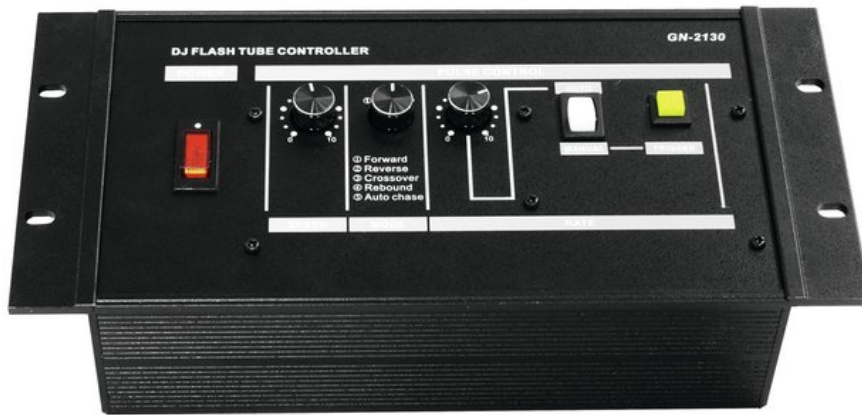

## EUROLITE Flashlight DJ Controller for 40 tubes

For 40 tubes

Art. No.: 52205220

GTIN: 4026397001068

**The article is no longer in our assortment.**

### Features:

- Up to 40 tubes can be controlled with the DJ-Controller
- The start of a flashing cycle can be triggered per trigger button or automatically with adjustable flash-start speed (rate)
- The running speed can be adjusted steplessly from 5 to 20 flashes per second
- The 4 built-in programs can be selected separately or can run successively

### Logistic

EAN / GTIN: 4026397001068

Weight: 1,90 kg

Length: 0.32 m

Width: 0.23 m

Height: 0.20 m

### Technical specifications:

Power supply: 230 V AC, 50 Hz

Dimensions: Width: 45 cm  
Depth: 13,5 cm  
Height: 12,6 cm

Weight: 1,75 kg

Max. total load: 10 Ampere

Dimensions: 45 x 135 x 126 mm