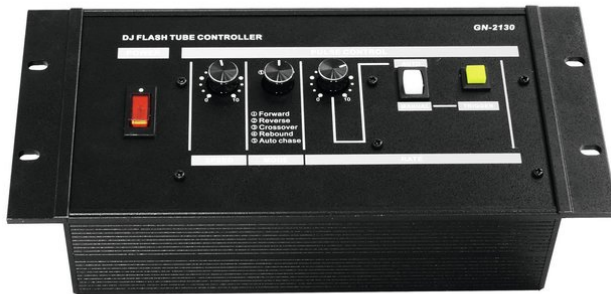

## Flashlight DJ Controller for 40 tubes

For 40 tubes

**Art. No.:** 52205220

GTIN: 4026397001068

**The article is no longer in our assortment.**

---

All rights reserved. Subject to change without notice. Errors and omissions excepted.  
Illustration only. Actual item may differ from photo.

## Flashlight DJ Controller for 40 tubes

For 40 tubes

**Art. No.:** 52205220

GTIN: 4026397001068

### Features:

---

- Up to 40 tubes can be controlled with the DJ-Controller
- The start of a flashing cycle can be triggered per trigger button or automatically with adjustable flash-start speed (rate)
- The running speed can be adjusted steplessly from 5 to 20 flashes per second
- The 4 built-in programs can be selected separately or can run successively