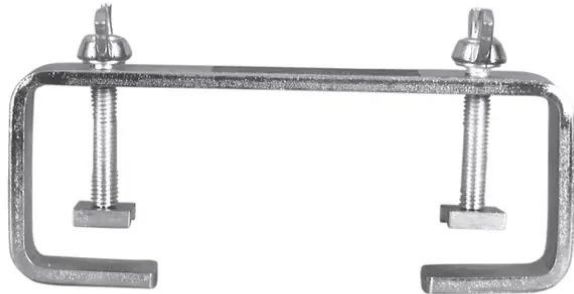

eurolite®

TCH-50/20 C-Clamp silver

Mounting hook for 50 mm tube, maximum load WLL 30 kg

Art. No.: 58000655

GTIN: 4026397484694

List price: 9.4 €
incl. 19% VAT.

All rights reserved. Subject to change without notice. Errors and omissions excepted.
Illustration only. Actual item may differ from photo.

eurolite®

TCH-50/20 C-Clamp silver

Mounting hook for 50 mm tube, maximum load WLL 30 kg

Art. No.: 58000655

GTIN: 4026397484694

Features:

- C-hook for suspending crossbeams, Alu-Bars, aluminum tubes etc.
- For further information about this product, please refer to the Data Sheet under "Downloads"