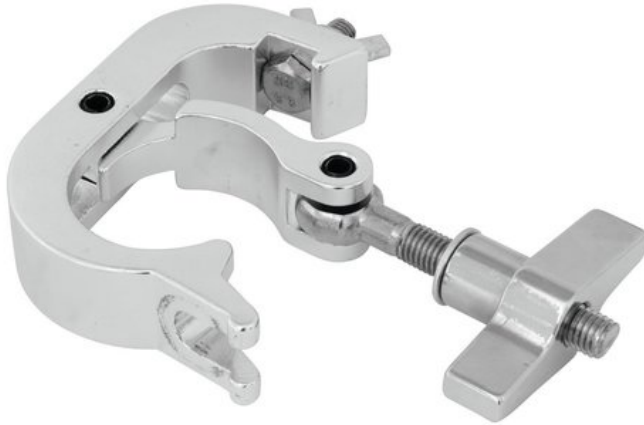

EUROLITE TH-250 Quick-Lock Coupler silver

PRO mounting hook, Quick-Lock screw for 50 mm tube, maximum load WLL 250 kg

Art. No.: 58000760

GTIN: 4026397593853

List price: 21.3 €

incl. 19% VAT.

Features:

- Hook for installing projectors, lighting effects etc. via a truss system
- Quick-lock hook with large wing bolt for easier mounting

Package contents

- 1 x device, 1 x user manual

Logistic

EAN / GTIN: 4026397593853

Weight: 0,52 kg

Length: 0.20 m

Width: 0.09 m

Height: 0.03 m

Technical specifications:

Maximum load BGV C1 (8-fold):	125 kg
Max. load WLL (4-fold):	250 kg
Tube diameter sector:	45 - 50 mm
Material:	Aluminum casting
Color:	Silver
Mounting screw:	M10
Dimensions:	Length: 19 cm Width: 3 cm Depth: 10 cm
Weight:	510 g