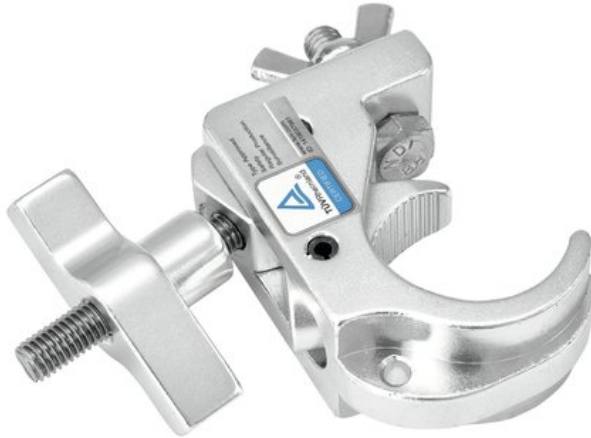

## EUROLITE TH35-75 Theatre Clamp silver

PRO mounting clamp for 35 mm tube, maximum load WLL 75 kg

Art. No.: 58000763

GTIN: 4026397607345

**The article is no longer in our assortment.**

### Features:

- Hook for installing projectors, lighting effects etc. via a truss system
- Quick-lock hook with large wing bolt for easier mounting

### Technical specifications:

|                               |  |
|-------------------------------|--|
| Maximum load BGV C1 (8-fold): | 37,5 kg                                    |
| Max. load WLL (4-fold):       | 75 kg                                      |
| Tube diameter sector:         | 32 - 35 mm                                 |
| Material:                     | Aluminum casting                           |
| Color:                        | Silver                                     |
| Mounting screw:               | M8   |
| Dimensions:                   | Length: 9 cm<br>Width: 3 cm<br>Depth: 3 cm |
| Weight:                       | 192 g                                      |

### Logistic

EAN / GTIN: 4026397607345

Weight: 0,20 kg

Length: 0.12 m

Width: 0.10 m

Height: 0.04 m