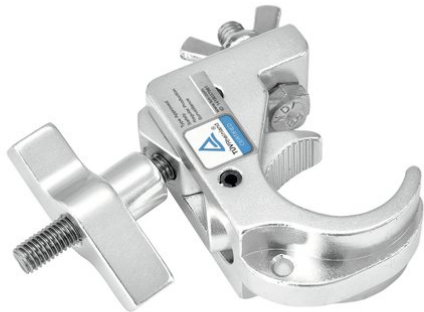

eurolite®

TH35-75 Theatre Clamp silver

PRO mounting clamp for 35 mm tube, maximum load WLL
75 kg

Art. No.: 58000763
GTIN: 4026397607345

The article is no longer in our assortment.

eurolite®

TH35-75 Theatre Clamp silver

PRO mounting clamp for 35 mm tube, maximum load WLL
75 kg

Art. No.: 58000763
GTIN: 4026397607345

Features:

- Hook for installing projectors, lighting effects etc. via a truss system
- Quick-lock hook with large wing bolt for easier mounting