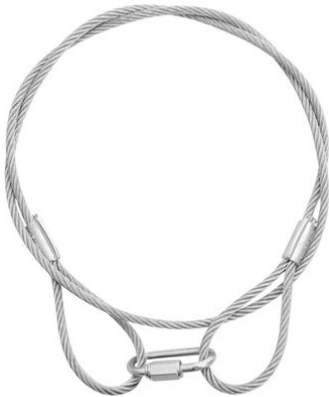

eurolite®

Steel Rope 900x4mm silver

Simple steel rope

Art. No.: 58010434

GTIN:

The article is no longer in our assortment.

All rights reserved. Subject to change without notice. Errors and omissions excepted.
Illustration only. Actual item may differ from photo.

eurolite®

Steel Rope 900x4mm silver

Simple steel rope

Art. No.: 58010434

GTIN:

Features:

- Simple steel rope
- Suitable for installing light loads
 - With two loops
 - 4 mm quick link (form A) included
 - For further information about this product, please refer to the Data Sheet under "Downloads"

EUROLITE Steel rope 900x4mm sil.without quick l.

- Simple steel rope
- Suitable for installing light loads
 - With two loops
 - For further information about this product, please refer to the Data Sheet under "Downloads"