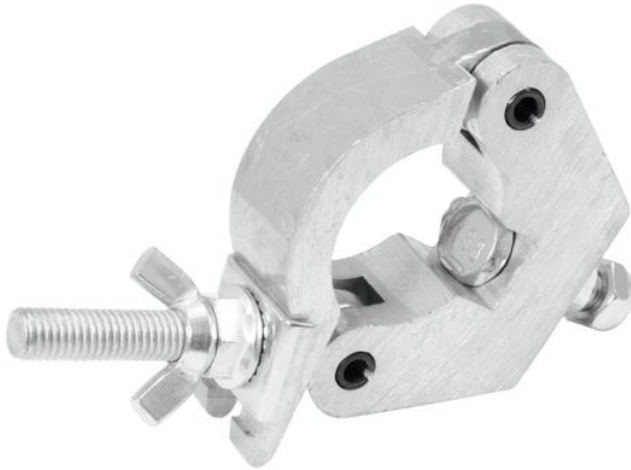

EUROLITE TPC-30 Coupler, silver

Mounting coupler for 50 mm tube, maximum load WLL 500 kg

Art. No.: 59006860

GTIN: 4026397179514

List price: 16.07 €

incl. 19% VAT.

Features:

Technical specifications:

Maximum load BGV C1 (8-fold):	250 kg
Max. load WLL (4-fold):	500 kg
Tube diameter sector:	45 - 50 mm
Material:	Aluminum
Color:	Silver
Mounting screw:	M10
Dimensions:	Length: 14,50 cm Width: 3 cm Depth: 11,50 cm
Weight:	480 g

Logistic

EAN / GTIN: 4026397179514

Weight: 0,51 kg

Length: 0.15 m

Width: 0.12 m

Height: 0.04 m