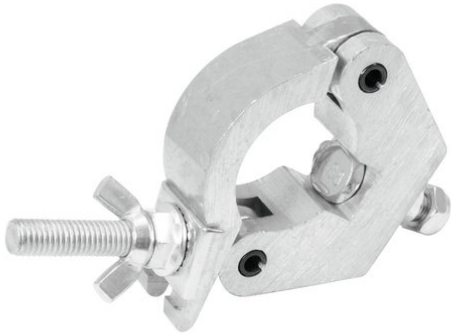

eurolite®

TPC-30 Coupler, silver

Mounting coupler for 50 mm tube, maximum load WLL 500 kg

Art. No.: 59006860
GTIN: 4026397179514

List price: 16.07 €
incl. 19% VAT.

eurolite®

TPC-30 Coupler, silver

Mounting coupler for 50 mm tube, maximum load WLL 500 kg

Art. No.: 59006860
GTIN: 4026397179514

Features:
