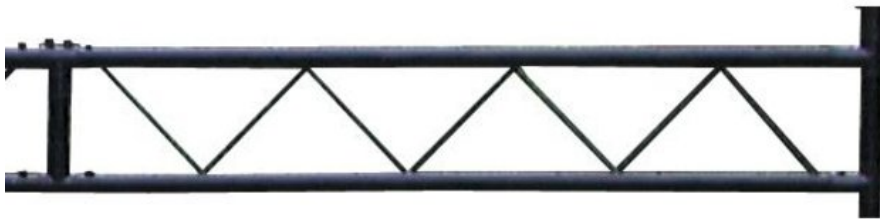

## EUROLITE Alu Show Cross Beam 150 cm

Alu Show extension

Art. No.: 59007015

GTIN: 4026397128833

**The article is no longer in our assortment.**

### Features:

- 1.5 m cross section for Alu Show
- For enlarging the width by 1.5 m each
- The maximum carrying capacity of the whole system shrinks with the number of extensions
- Can be used for enlarging the Show stands made of aluminum

### Logistic

EAN / GTIN: 4026397128833

Weight: 4,50 kg

Length: 1.52 m

Width: 0.30 m

Height: 0.06 m

Bulky product

### Technical specifications:

Type (general stands): Accessory

Weight: 3,60 kg