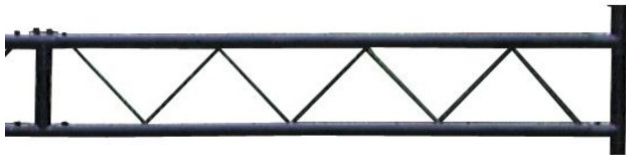

eurolite®

Alu Show Cross Beam 150 cm

Alu Show extension

Art. No.: 59007015

GTIN: 4026397128833

The article is no longer in our assortment.

eurolite®

Alu Show Cross Beam 150 cm

Alu Show extension

Art. No.: 59007015

GTIN: 4026397128833

Features:

- 1.5 m cross section for Alu Show
- For enlarging the width by 1.5 m each
- The maximum carrying capacity of the whole system shrinks with the number of extensions
- Can be used for enlarging the Show stands made of aluminum