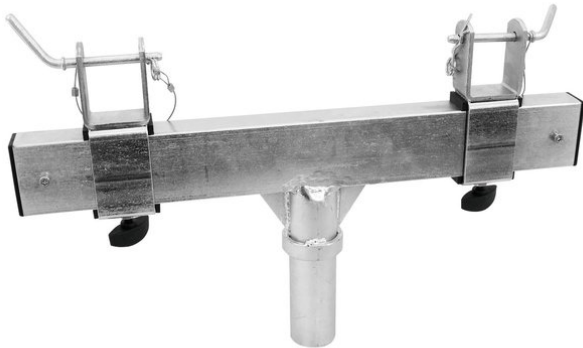

eurolite®

TAH-35L-A2 Truss Adapter for STC-550

Adapter from 15 - 54,5 cm, maximum load WLL 500 kg

Art. No.: 59007082

GTIN: 4026397528107

List price: 65.33 €
incl. 19% VAT.

eurolite®

TAH-35L-A2 Truss Adapter for STC-550

Adapter from 15 - 54,5 cm, maximum load WLL 500 kg

Art. No.: 59007082

GTIN: 4026397528107

Features:

- Truss adapter for truss systems up to 55 mm diameter
- Adjustable clamps