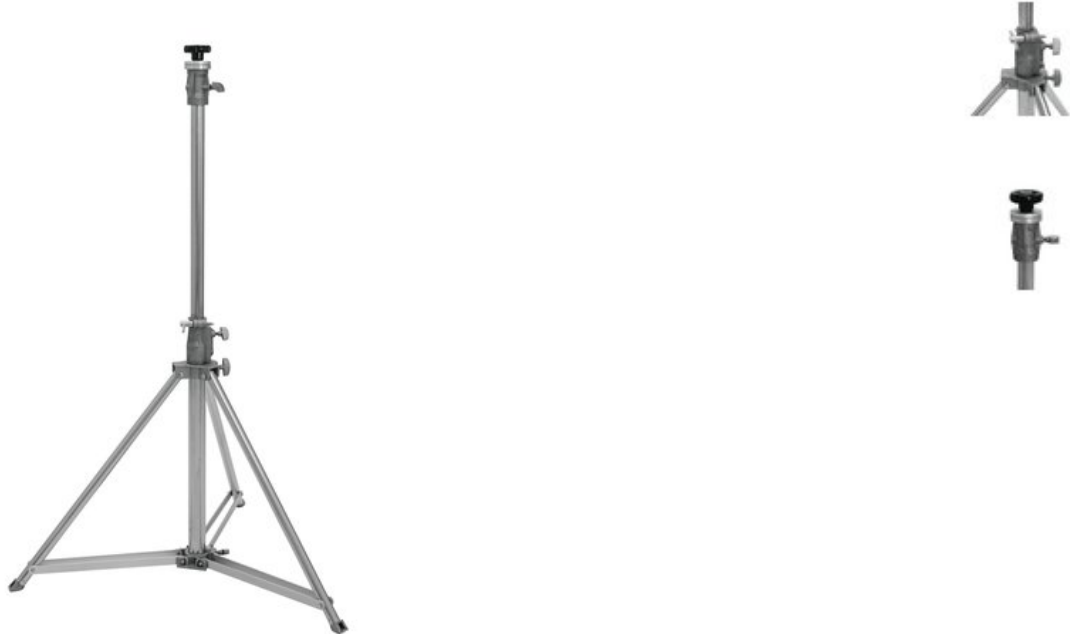

EUROLITE STV-200 Follow Spot Stand, Stainless Steel

PRO version with ball bearing head, maximum load 50 kg, maximum height 160 cm

Art. No.: 59007123

GTIN: 4026397646115

The article is no longer in our assortment.

Features:

- Professional follow stand for mobile lighting systems
- Stand head lies on a ball-bearing
- Heavy-duty stainless steel version for extra stability and safety
- Easy handling
- Safety ring for height adjustment
- Adjustable height

Logistic

EAN / GTIN: 4026397646115

Weight: 7,00 kg

Length: 1.10 m

Width: 0.18 m

Height: 0.17 m

Technical specifications:

Maximum carrying capacity:	50 kg
Height:	Maximum: 160 cm Minimum: 110 cm
Attachment system:	M12 thread
Type (general stands):	Light stand/manual
Material:	Aluminum; stainless steel
Color:	Silver
Weight:	6,30 kg