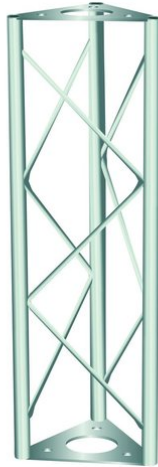

## Crossbeam 450mm ST450 black

The decorative trussing

**Art. No.: 60112010**

GTIN: 4026397243338

**The article is no longer in our assortment.**

## Crossbeam 450mm ST450 black

The decorative trussing

**Art. No.: 60112010**

GTIN: 4026397243338

### Features:

---

- Easy installation
- The DECOTRUS elements are connected with each other by three M8 screws
- Phantastic creations through a variety of crossbeams and corners
- DECOTRUS can be suitable for shop installers, fair installers etc in order to create individual design-elements
- DECOTRUS is available in silver
- DECOTRUS constructions are meant as design-elements
- Please respect the regulations in respect to trussing constructions